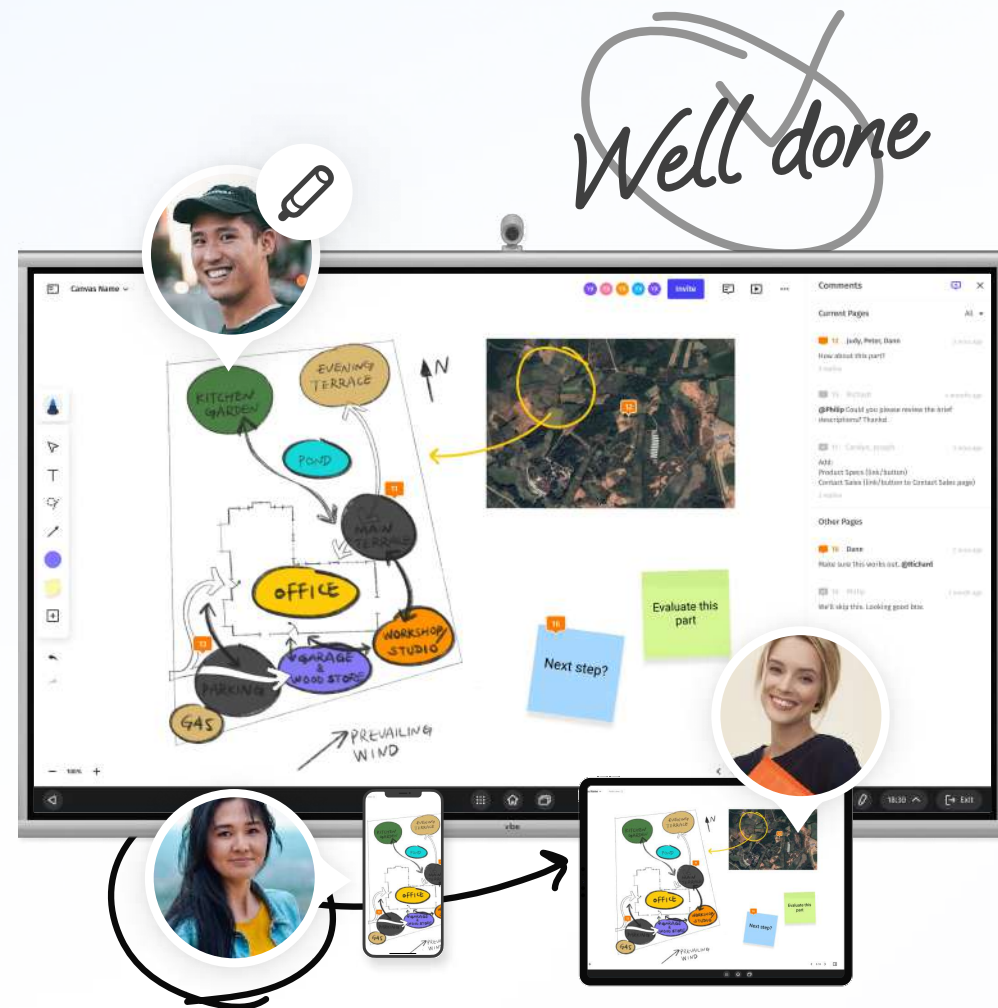

Meetings made wonderfully easy

Inspire involvement and idea-sharing

Meet and co-create with video conferencing, plus touchscreen whiteboard technology that promotes hands-on collaboration.

zoom

Google Meet

Microsoft Teams

webex
by CISCO

Compatible across conferencing platforms

Vibe Board seamlessly integrates with your favorite conferencing apps, allowing you to enhance collaborations like never before.

One-click video conferencing

Sync your calendar with the Vibe Board and join virtual meetings with just one click.

Make sure everyone is seen and heard

Capture the entire scene using a super-wide FOV smart camera equipped with AI capabilities, such as auto-framing and noise cancellation.

Improve collaboration with your remote teams

Brush mode

Use watercolor pencils, crayons, and markers to build your work and highlight your notes with ease.

Infinite canvas

Unleash your creativity on an infinite canvas. Build vertical and horizontal scroll infinite canvases based on your needs.