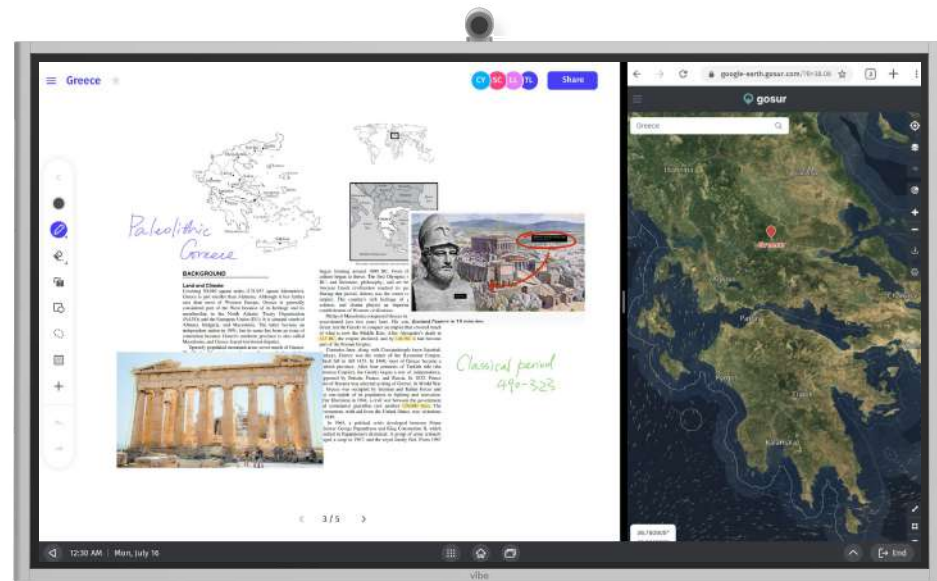

Wow your audience with stunning presentations

Split-screen view

Run two apps side by side for seamless multitasking. Draw references from Chrome, YouTube, or other apps while you work.