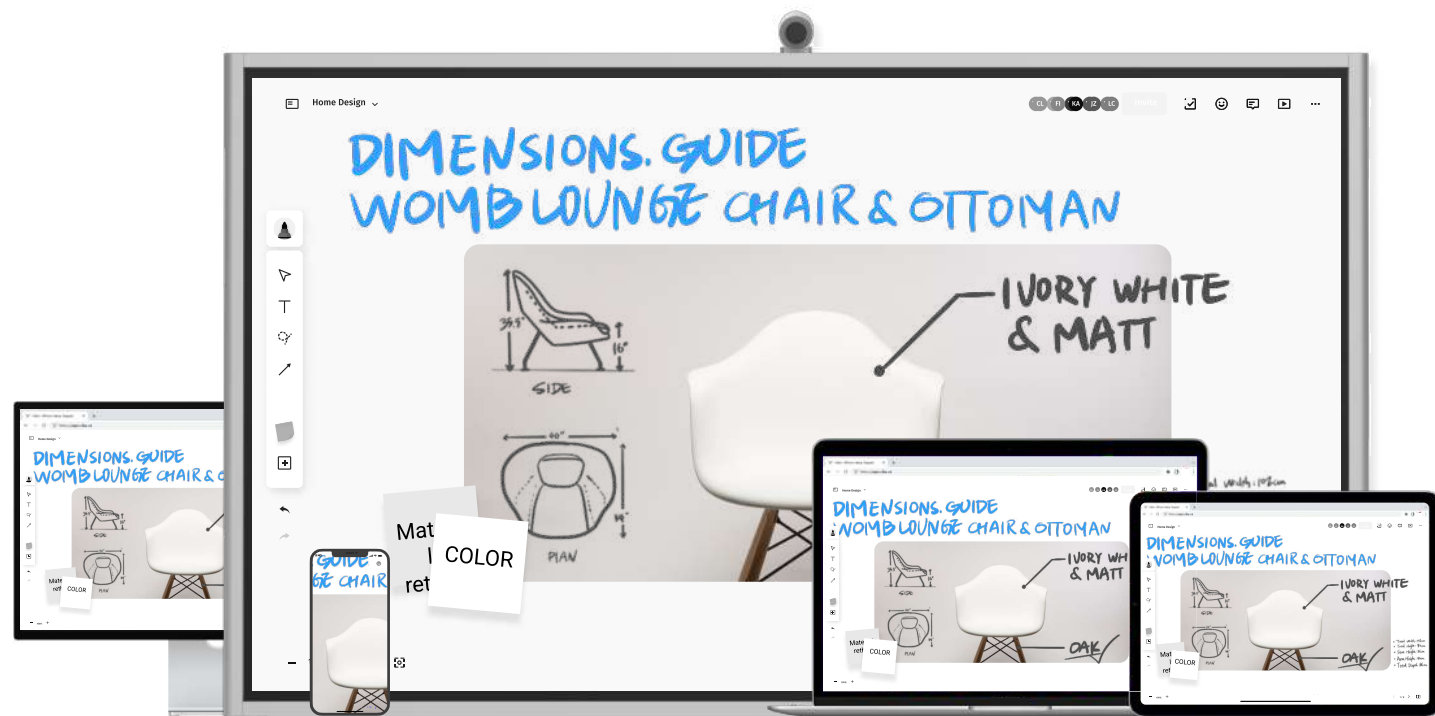

Work The Way You Want

Vibe All-In-One Collaboration Hub

Video Conferencing / Online Whiteboard /
Third-party App Integration

Vibe Board S1 55"

All-in-one huddle room solution.

Vibe Board S1 75"

All-in-one big space solution.

Vibe Smart Camera

Stay picture-perfect with our AI-powered smart camera.

Vibe Tap

Seamless 4K screencasting, no Wi-Fi needed.

vibe canvas

Online whiteboard software optimized for touchscreen.

vibe one

A companion service that enhances your workflow with Vibe Board and simplifies your device management.

Vibe Board S1

Meet / Collaborate / Present

Vibe Board S1 55"

Vibe Board S1

Meet / Collaborate / Present

Vibe Board S1 75"

Why Vibe?

Meet / Collaborate / Present