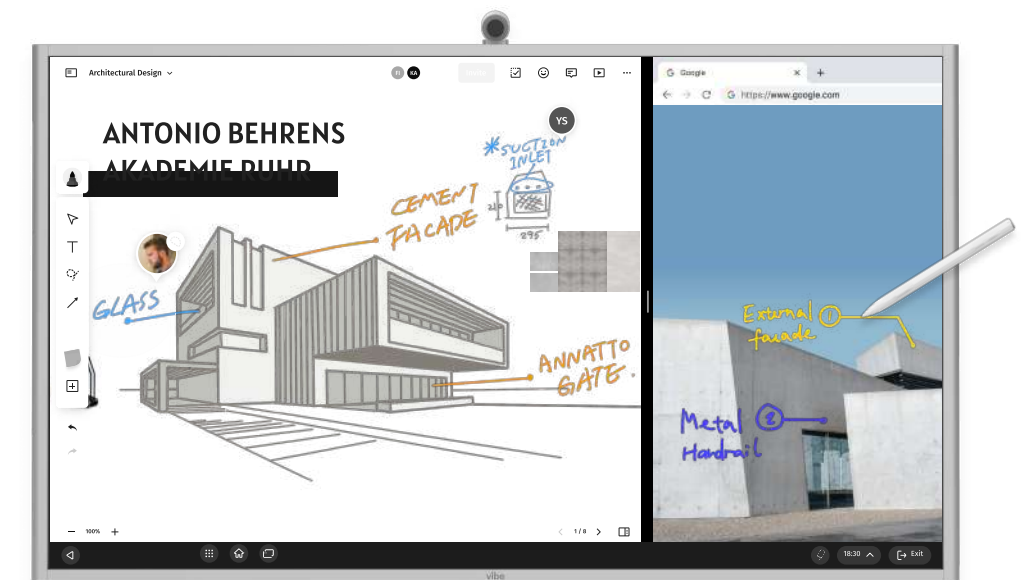

Wow your audience with stunning presentations

Deliver impactful presentations

Choose the apps that best convey your message, whether you're presenting a sales report with PowerBI, a Marketing campaign with PowerPoint, or UX design with Figma.

Effortless screen casting

Cast any files from your devices—computer, tablet, or smartphone—to the Vibe Board with HDMI-in, USB-C ports, or wireless screen casting.

Annotate any layer

Annotate images, PDFs, or videos while presenting, making it easy to emphasize important points and bring clarity to your big ideas.