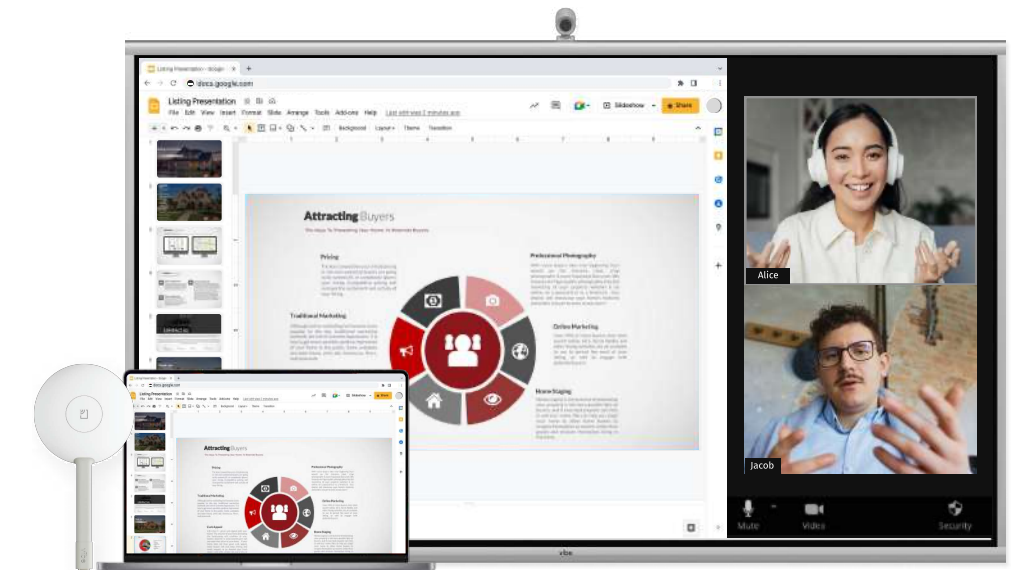

Effortless screen casting

Cast any files from your devices—computer, tablet, or smartphone—to the Vibe Board with HDMI-in, USB-C ports, or wireless screen casting.

Annotate any layer

Annotate images, PDFs, or videos while presenting, making it easy to emphasize important points and bring clarity to your big ideas.

Wow your audience with stunning presentations

Split-screen view

Run two apps side by side for seamless multitasking. Draw references from Chrome, YouTube, or other apps while you work.

Multi-screen functionality

Control your laptop and board simultaneously with touchback control, and project content from the Vibe Board to other displays when presenting to larger audiences.

4K wireless screen share

With our display adapter Vibe Tap, designed for Vibe Board, you can start a presentation in seconds, and enjoy wireless connectivity with 4K resolution support, even in areas without Wi-Fi.