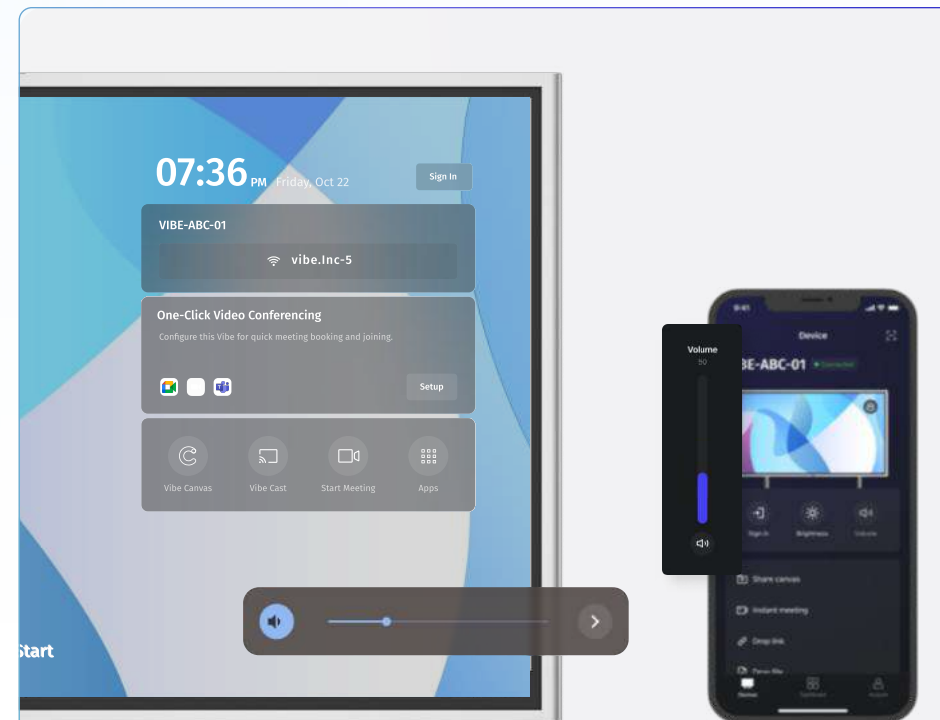

Effortless screen casting

Cast any files from your devices—computer, tablet, or smartphone—to the Vibe Board with HDMI-in, USB-C ports, or wireless screen casting.

Annotate any layer

Annotate images, PDFs, or videos while presenting, making it easy to emphasize important points and bring clarity to your big ideas.

Control your laptop and board simultaneously with touchback control, and project content from the Vibe Board to other displays when presenting to larger audiences.

4K wireless screen share

With our display adapter Vibe Tap, designed for Vibe Board, you can start a presentation in seconds, and enjoy wireless connectivity with 4K resolution support, even in areas without Wi-Fi.

The Companion Service For Vibe Board

Simplify Work on Vibe Board

To enhance your workflow, enjoy quick sign-in, instant meeting access, one-drop file transfer, and scan to save canvas, effortlessly with Vibe One.

Remote Control Made Easy

Take full control even from a distance. Seamlessly adjust board settings, slide through presentations, and interact with the board, without leaving your seat.

Easy Fleet Management