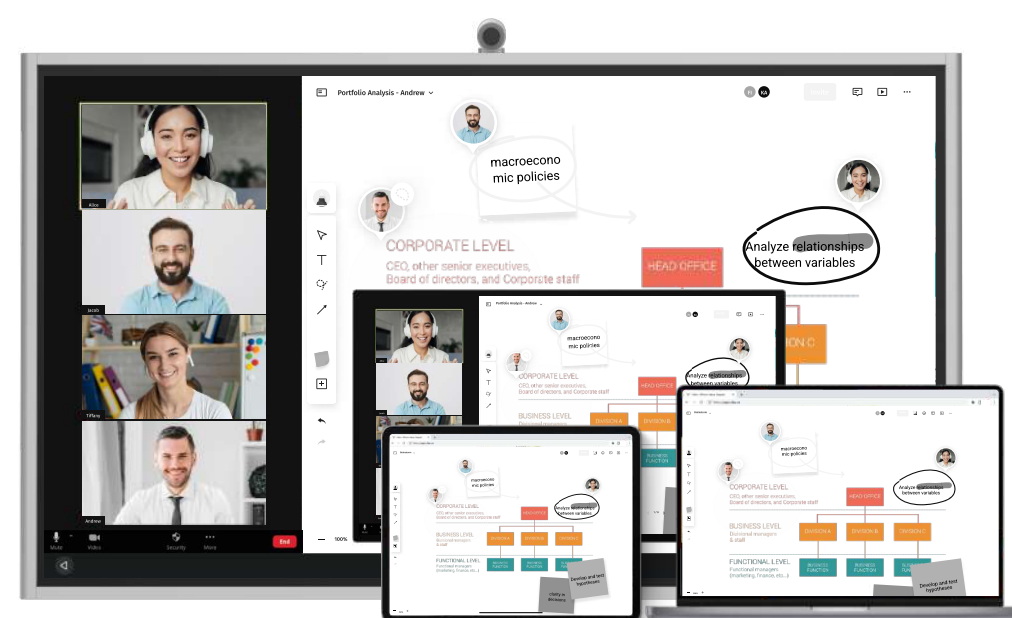

Improve collaboration with your remote teams

Brush mode

Use watercolor pencils, crayons, and markers to build your work and highlight your notes with ease.

Infinite canvas

Unleash your creativity on an infinite canvas. Build vertical and horizontal scroll infinite canvases based on your needs.

Multi-device support

Collaborate on the same canvas from a Vibe Board, computer, iPad, or phone in real time from anywhere.

Comment

Use comments, stickers, and emotions to add feedback and ideas to help drive discussions.

Wow your audience with stunning presentations

Deliver impactful presentations

Choose the apps that best convey your message, whether you're presenting a sales report with PowerBI, a Marketing campaign with PowerPoint, or UX design with Figma.

Wow your audience with stunning presentations

Split-screen view

Run two apps side by side for seamless multitasking. Draw references from Chrome, YouTube, or other apps while you work.

Multi-screen functionality