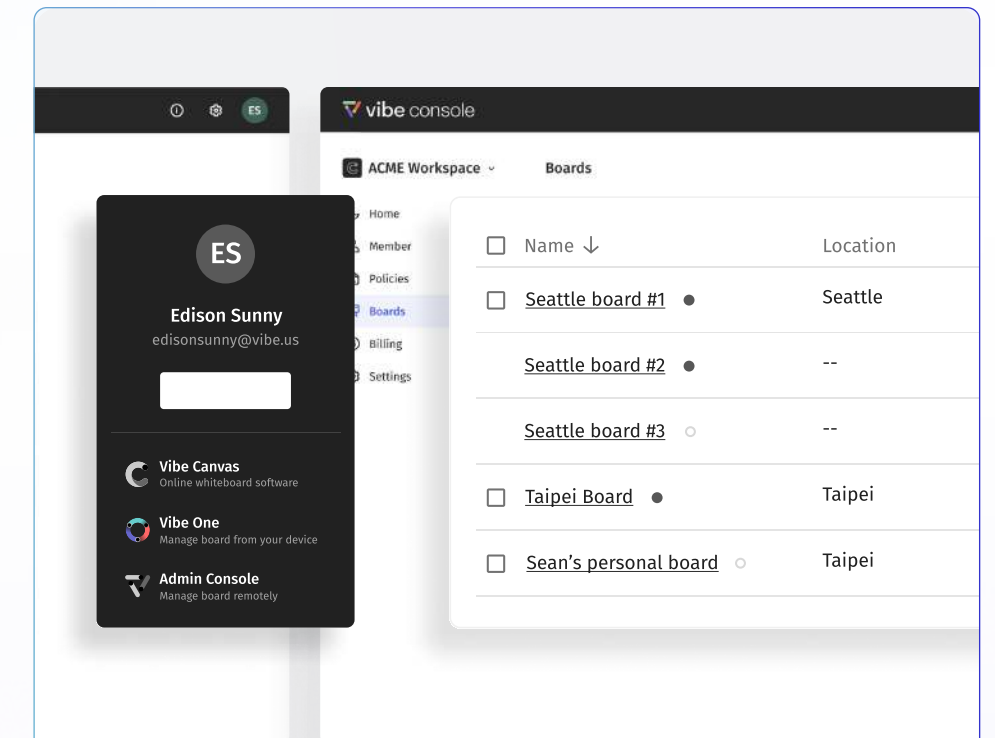

Control your laptop and board simultaneously with touchback control, and project content from the Vibe Board to other displays when presenting to larger audiences.

4K wireless screen share

With our display adapter Vibe Tap, designed for Vibe Board, you can start a presentation in seconds, and enjoy wireless connectivity with 4K resolution support, even in areas without Wi-Fi.

The Companion Service For Vibe Board

Simplify Work on Vibe Board

To enhance your workflow, enjoy quick sign-in, instant meeting access, one-drop file transfer, and scan to save canvas, effortlessly with Vibe One.

Remote Control Made Easy

Take full control even from a distance. Seamlessly adjust board settings, slide through presentations, and interact with the board, without leaving your seat.

Easy Fleet Management