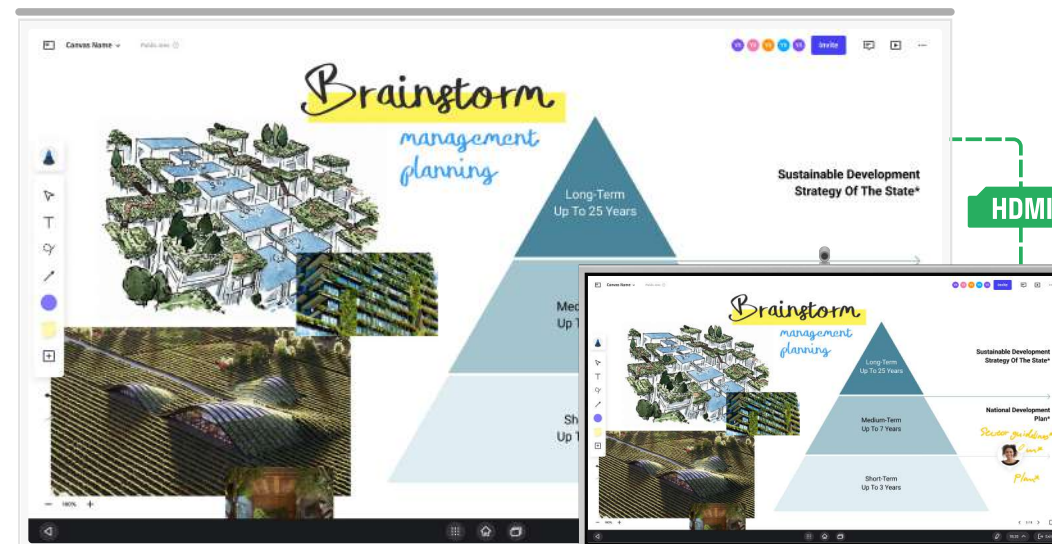

Effortless screen casting

Cast any files from your devices—computer, tablet, or smartphone—to the Vibe Board with HDMI-in, USB-C ports, or wireless screen casting.

Annotate any layer

Annotate images, PDFs, or videos while presenting, making it easy to emphasize important points and bring clarity to your big ideas.

Wow your audience with stunning presentations

Split-screen view

Run two apps side by side for seamless multitasking. Draw references from Chrome, YouTube, or other apps while you work.

Multi-screen functionality

Control your laptop and board simultaneously with touchback control, and project content from the Vibe Board to other displays when presenting to larger audiences.

4K wireless screen share

With our display adapter Vibe Tap, designed for Vibe Board, you can start a presentation in seconds, and enjoy wireless connectivity with 4K resolution support, even in areas without Wi-Fi.