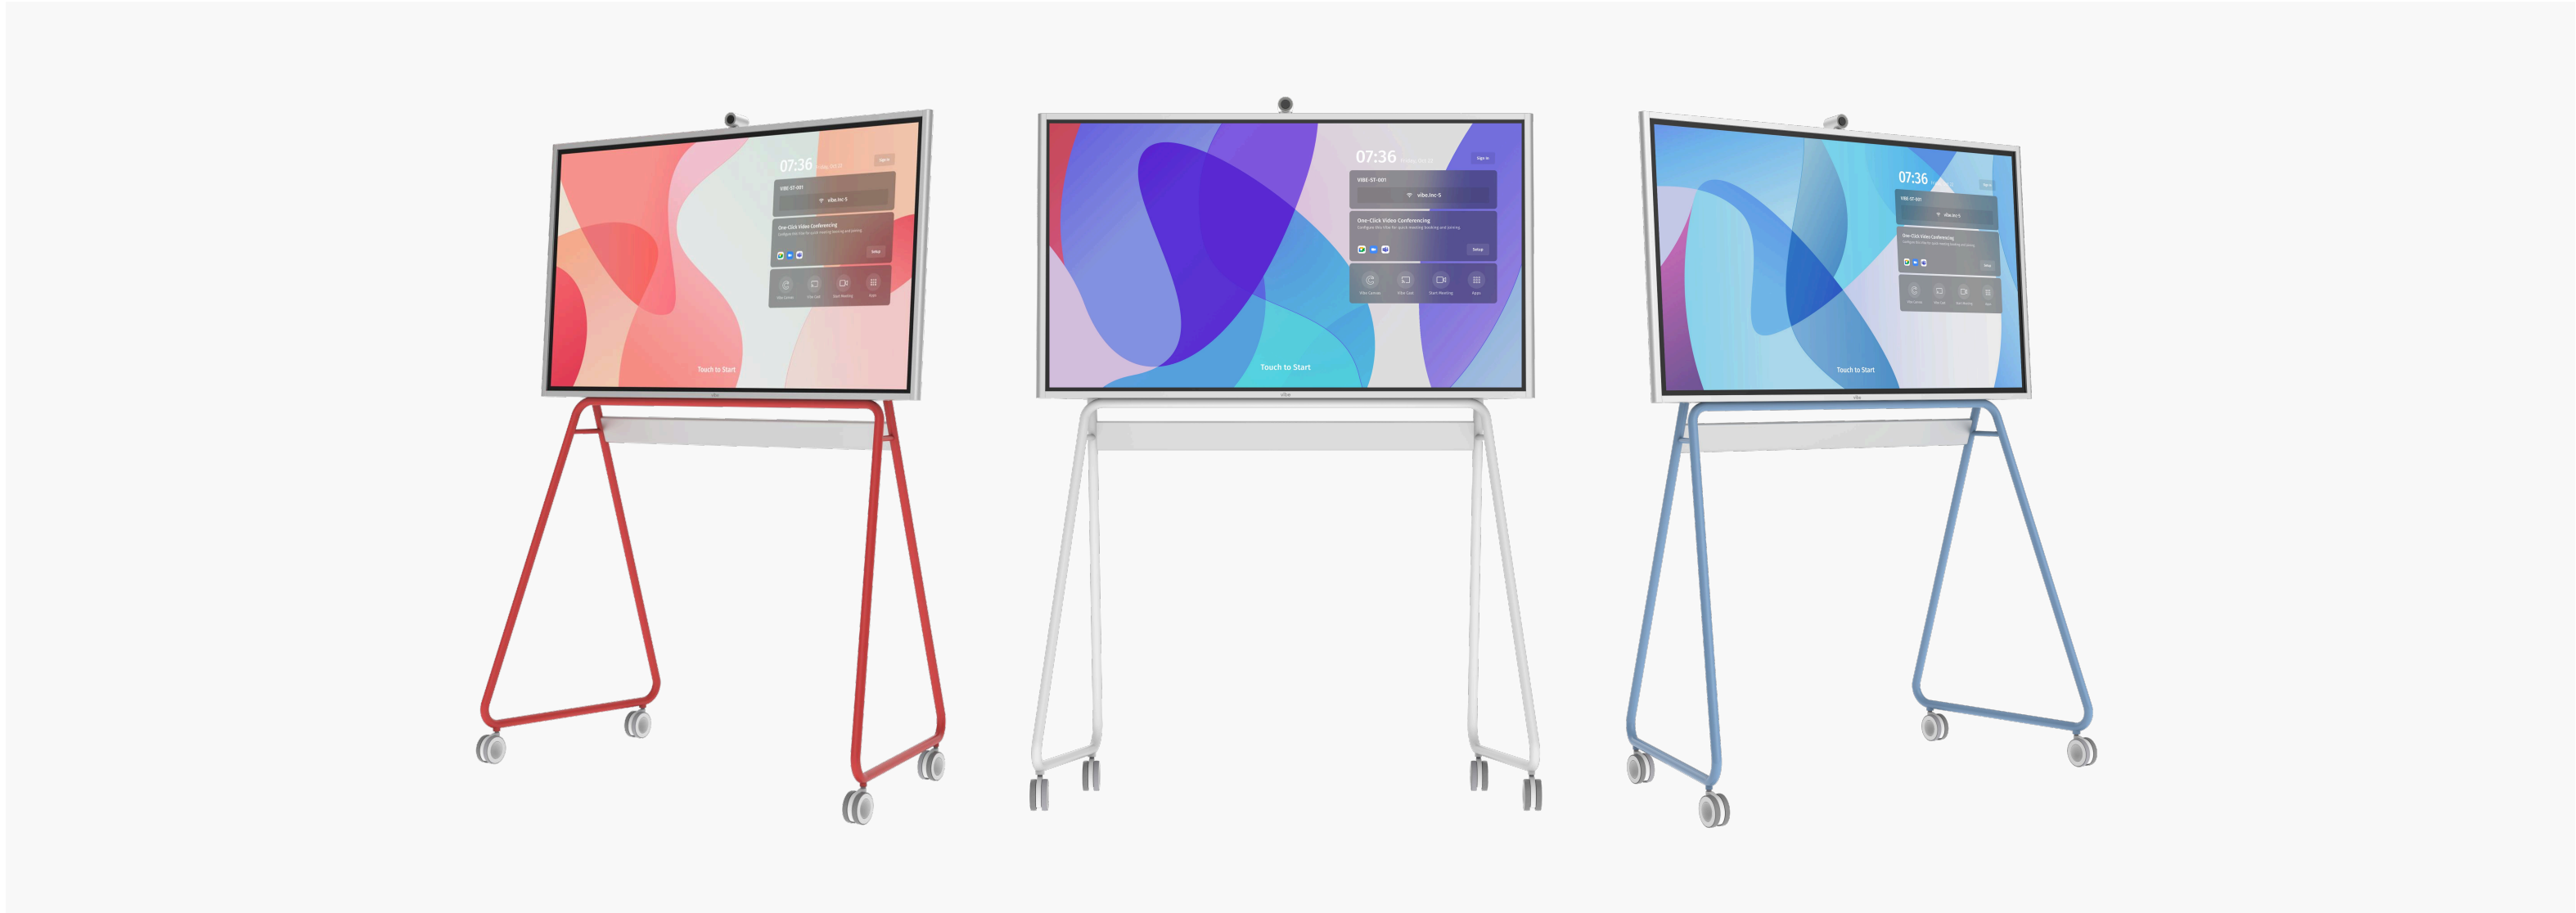

Work The Way You Want

Vibe All-In-One Collaboration Hub

Video Conferencing / Online Whiteboard /
Third-party App Integration

Vibe Board S1 55"

All-in-one huddle room solution.

Vibe Board S1 75"

All-in-one big space solution.

Vibe Smart Camera

Stay picture-perfect with our AI-powered smart camera.

Vibe Tap

Seamless 4K screencasting, no Wi-Fi needed.

vibe canvas

Online whiteboard software optimized for touchscreen.

vibe one

A companion service that enhances your workflow with Vibe Board and simplifies your device management.

Vibe Board S1

Meet / Collaborate / Present

Vibe Board S1 55"

Vibe Board S1

Meet / Collaborate / Present

Vibe Board S1 75"

Why Vibe?

Meet / Collaborate / Present