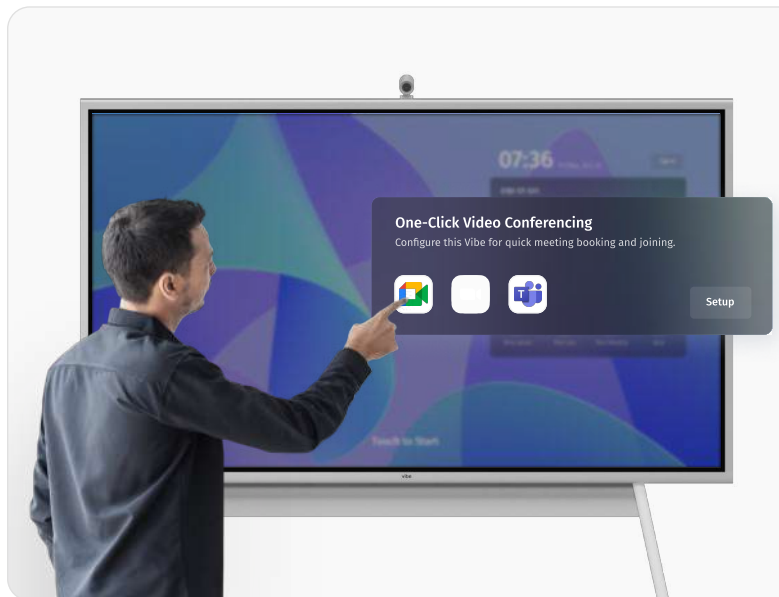

Meetings made wonderfully easy

Inspire involvement and idea-sharing

Meet and co-create with video conferencing, plus touchscreen whiteboard technology that promotes hands-on collaboration.

zoom

Google Meet

Microsoft Teams

webex
by CISCO

Compatible across conferencing platforms

Vibe Board seamlessly integrates with your favorite conferencing apps, allowing you to enhance collaborations like never before.

One-click video conferencing

Sync your calendar with the Vibe Board and join virtual meetings with just one click.

Make sure everyone is seen and heard

Capture the entire scene using a super-wide FOV smart camera equipped with AI capabilities, such as auto-framing and noise cancellation.

Control your laptop and board simultaneously with touchback control, and project content from the Vibe Board to other displays when presenting to larger audiences.

4K wireless screen share

With our display adapter Vibe Tap, designed for Vibe Board, you can start a presentation in seconds, and enjoy wireless connectivity with 4K resolution support, even in areas without Wi-Fi.