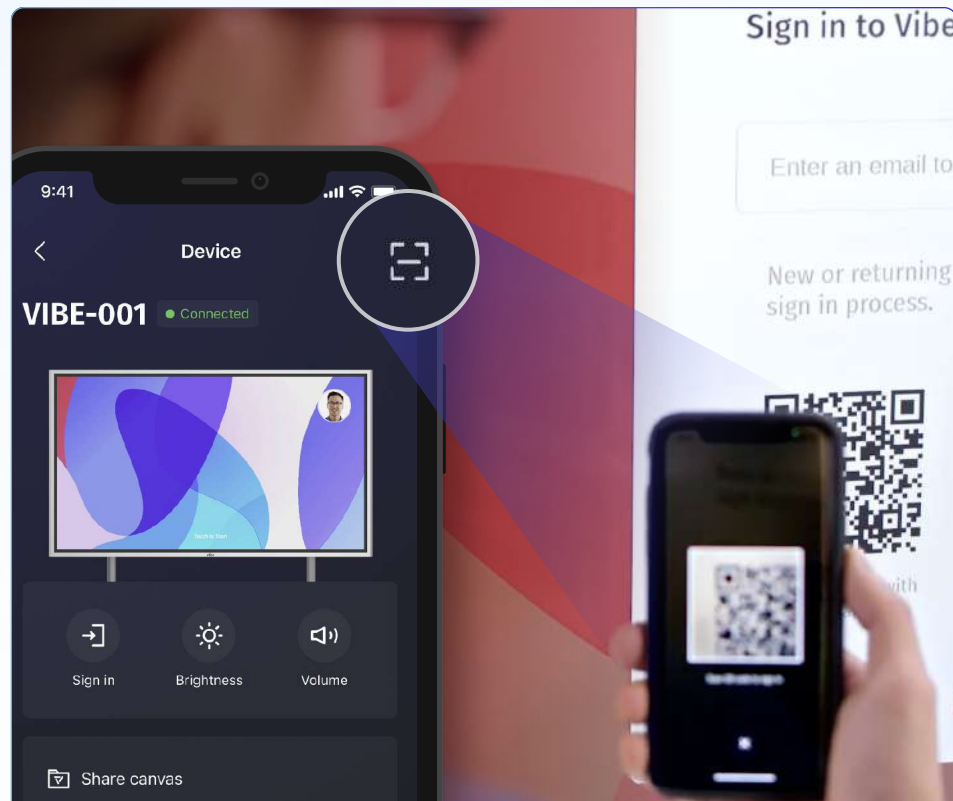

Effortless screen casting

Cast any files from your devices—computer, tablet, or smartphone—to the Vibe Board with HDMI-in, USB-C ports, or wireless screen casting.

Annotate any layer

Annotate images, PDFs, or videos while presenting, making it easy to emphasize important points and bring clarity to your big ideas.

Wow your audience with stunning presentations

Split-screen view

Run two apps side by side for seamless multitasking. Draw references from Chrome, YouTube, or other apps while you work.

Multi-screen functionality

Control your laptop and board simultaneously with touchback control, and project content from the Vibe Board to other displays when presenting to larger audiences.

4K wireless screen share

With our display adapter Vibe Tap, designed for Vibe Board, you can start a presentation in seconds, and enjoy wireless connectivity with 4K resolution support, even in areas without Wi-Fi.

The Companion Service For Vibe Board

Simplify Work on Vibe Board

To enhance your workflow, enjoy quick sign-in, instant meeting access, one-drop file transfer, and scan to save canvas, effortlessly with Vibe One.