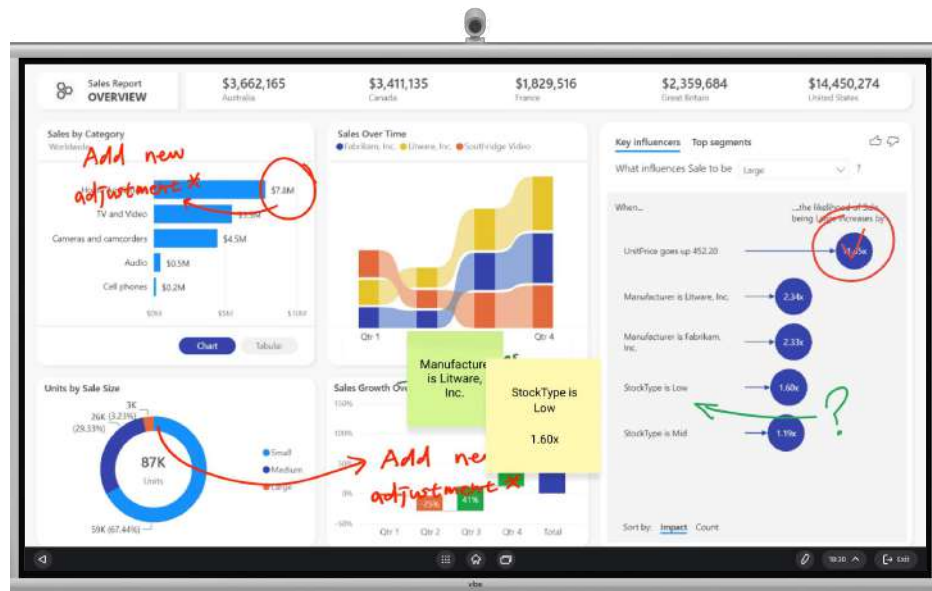

Wow your audience with stunning presentations

Deliver impactful presentations

Choose the apps that best convey your message, whether you're presenting a sales report with PowerBI, a Marketing campaign with PowerPoint, or UX design with Figma.

Effortless screen casting

Cast any files from your devices—computer, tablet, or smartphone—to the Vibe Board with HDMI-in, USB-C ports, or wireless screen casting.

Annotate any layer

Annotate images, PDFs, or videos while presenting, making it easy to emphasize important points and bring clarity to your big ideas.